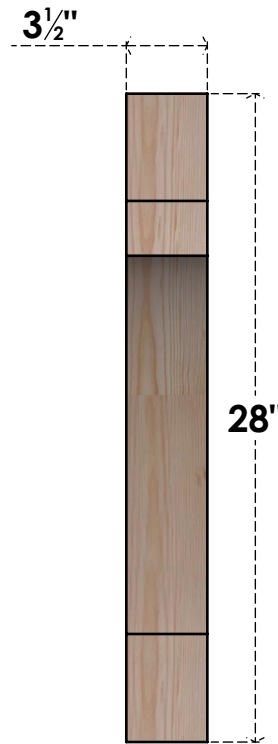

BRC04X24X28MRC00SDF

3 1/2"W X 24"D X 28"H MERCED SMOOTH BRACE, DOUGLAS FIR

SIDE

FRONT

EKENA MILLWORK
 2300 WEST MAIN ST.
 CLARKSVILLE, TX 75426
 TOLL FREE: 866-607-0453
 WWW.EKENAMILLWORK.COM

NOTES

1. INSTALLATION TO BE COMPLETED IN ACCORDANCE WITH MANUFACTURER'S SPECIFICATIONS.
2. DRAWING MAY NOT BE TO SCALE
3. THIS DRAWING IS INTENDED FOR DESIGN AND PLANNING PURPOSES ONLY.
4. ALL INFORMATION CONTAINED HEREIN WAS CURRENT AT THE TIME OF DEVELOPMENT BUT MUST BE REVIEWED AND APPROVED BY THE PRODUCT MANUFACTURER TO BE CONSIDERED ACCURATE.
5. PRODUCTS ARE NOT KILN DRIED. THIS ITEM IS UNIQUE AND WILL CONTAIN THE NATURAL VARIATIONS THAT THE WOOD SPECIES OFFERS. THIS MAY RESULT IN VARIATIONS UP TO 1/4"