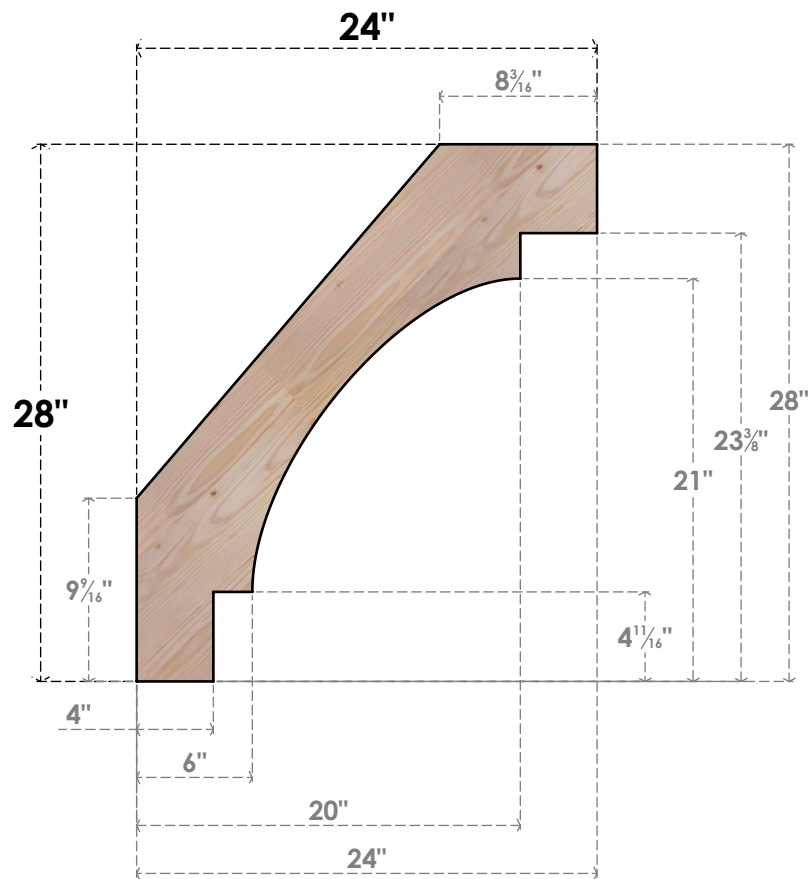

BRC04X24X28MRC00SDF

3 1/2"W X 24"D X 28"H MERCED SMOOTH BRACE, DOUGLAS FIR

SIDE

FRONT

EKENA MILLWORK
 2300 WEST MAIN ST.
 CLARKSVILLE, TX 75426
 TOLL FREE: 866-607-0453
 WWW.EKENAMILLWORK.COM

NOTES

1. INSTALLATION TO BE COMPLETED IN ACCORDANCE WITH MANUFACTURER'S SPECIFICATIONS.
2. DRAWING MAY NOT BE TO SCALE
3. THIS DRAWING IS INTENDED FOR DESIGN AND PLANNING PURPOSES ONLY.
4. ALL INFORMATION CONTAINED HEREIN WAS CURRENT AT THE TIME OF DEVELOPMENT BUT MUST BE REVIEWED AND APPROVED BY THE PRODUCT MANUFACTURER TO BE CONSIDERED ACCURATE.
5. PRODUCTS ARE NOT KILN DRIED. THIS ITEM IS UNIQUE AND WILL CONTAIN THE NATURAL VARIATIONS THAT THE WOOD SPECIES OFFERS. THIS MAY RESULT IN VARIATIONS UP TO 1/4"